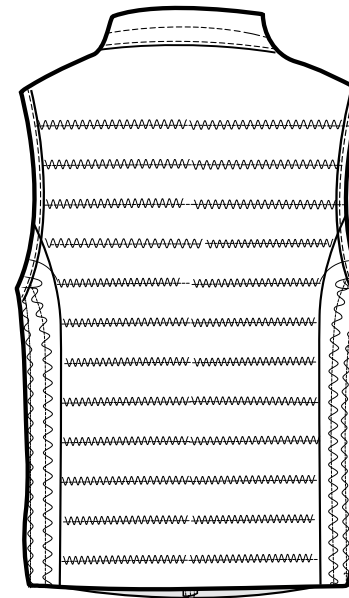

FRONT

BACK

SIZES		XS	S	M	L	XL
A	Half Chest 2,5cm below armhole	46	49	52	55	58
B	Body Length (from HPS)	56	58	60	62	64