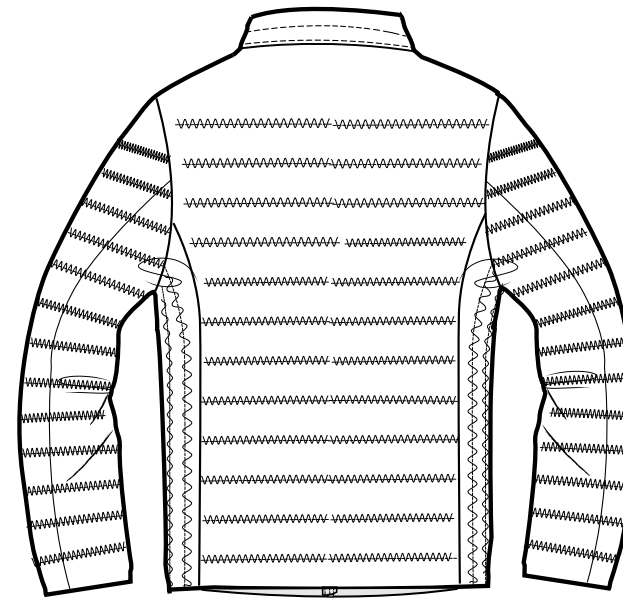

FRONT

BACK

SIZES	XS	S	M	L	XL
A Half Chest 2,5cm below armhole	46	49	52	55	58
B Body Length (from HPS)	60	62	64	66	68
C Sleeve length	62	63	64	65	66